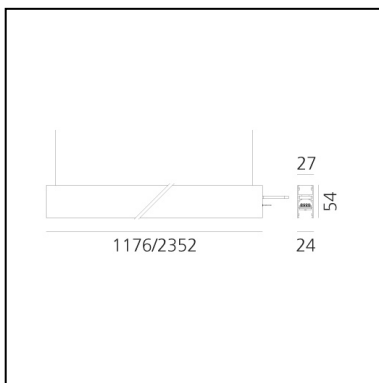

A.24 - Suspension Diffused Emission - Track - Direct Emission - 2352mm - 2700K - Brushed Copper

Carlotta de Bevilacqua

IP20    Dimmerable: 

LUMINAIRE

- Watt: **66W**
- Delivered lumens output: **5683lm**
- CCT: **2700K**
- Efficiency: **64%**
- Efficacy: **86.10lm/W**
- CRI: **80**

DIMENSIONS

- Length: **cm 235.2**
- Width: **cm 2.7**
- Recessed depth: **cm 5.4**
- Weight: **cm 2.7**

SOURCES INCLUDED

- Category: **Led**
- Number: **1**
- Watt: **66W**
- Color temperature (K): **2700K**
- Color Tolerance: **MacAdam 2SDCM**
- Service Life: **L70 (6K) 50000h**