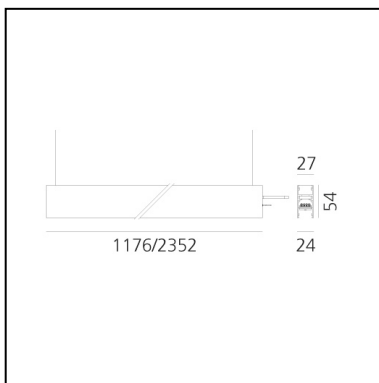

A.24 - Suspension Diffused Emission - Track - Direct Emission - 2352mm - 2700K - Brushed Silver

Carlotta de Bevilacqua

IP20    Dimmerable: 

LUMINAIRE

- Watt: **66W**
- Delivered lumens output: **5683lm**
- CCT: **2700K**
- Efficiency: **64%**
- Efficacy: **86.10lm/W**
- CRI: **80**

DIMENSIONS

- Length: **cm 235.2**
- Width: **cm 2.7**
- Recessed depth: **cm 5.4**
- Weight: **cm 2.7**

SOURCES INCLUDED

- Category: **Led**
- Number: **1**
- Watt: **66W**
- Color temperature (K): **2700K**
- Color Tolerance: **MacAdam 2SDCM**
- Service Life: **L70 (6K) 50000h**