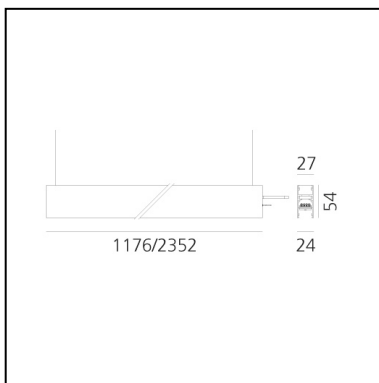

A.24 - Suspension Diffused Emission - Track - Direct Emission - 2352mm - 2700K - White

Carlotta de Bevilacqua

IP20    Dimmerable: 

LUMINAIRE

- Watt: **66W**
- Delivered lumens output: **5683lm**
- CCT: **2700K**
- Efficiency: **64%**
- Efficacy: **86.10lm/W**
- CRI: **80**

DIMENSIONS

- Length: **cm 235.2**
- Width: **cm 2.7**
- Recessed depth: **cm 5.4**
- Weight: **cm 2.7**

SOURCES INCLUDED

- Category: **Led**
- Number: **1**
- Watt: **66W**
- Color temperature (K): **2700K**
- Color Tolerance: **MacAdam 2SDCM**
- Service Life: **L70 (6K) 50000h**