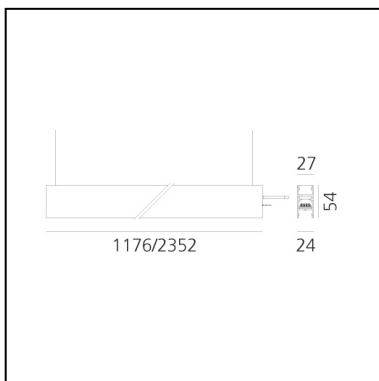

## LUMINAIRE

- Watt: **66W**
- Delivered lumens output: **5769lm**
- CCT: **3000K**
- Efficiency: **64%**
- Efficacy: **87.41lm/W**
- CRI: **80**

## DIMENSIONS

- Length: **cm 235.2**
- Width: **cm 2.7**
- Recessed depth: **cm 5.4**
- Weight: **cm 2.7**