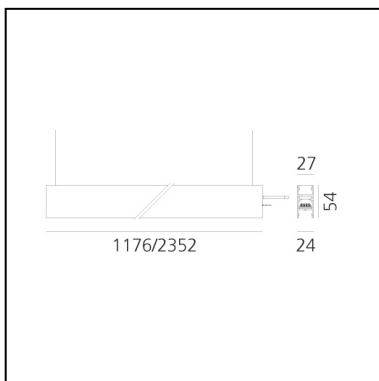

A.24 - Suspension Diffused Emission - Track - Direct Emission - 2352mm - 3000K - Brushed Bronze

Carlotta de Bevilacqua

IP20    Dimmerable: 

LUMINAIRE

- Watt: **66W**
- Delivered lumens output: **5769lm**
- CCT: **3000K**
- Efficiency: **64%**
- Efficacy: **87.41lm/W**
- CRI: **80**

DIMENSIONS

- Length: **cm 235.2**
- Width: **cm 2.7**
- Recessed depth: **cm 5.4**
- Weight: **cm 2.7**

SOURCES INCLUDED

- Category: **Led**
- Number: **1**
- Watt: **66W**
- Color temperature (K): **3000K**
- CRI: **80**
- Color Tolerance: **MacAdam 2SDCM**
- Service Life: **L70 (6K) 50000h**