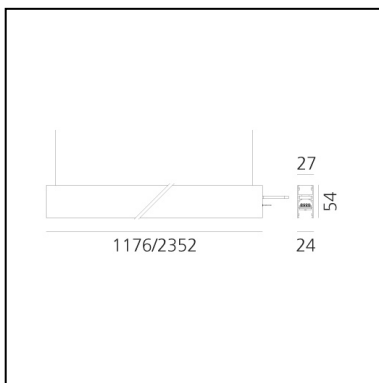

A.24 - Suspension Diffused Emission - Track - Direct Emission - 2352mm - 3000K - Brushed Copper

Carlotta de Bevilacqua

IP20    Dimmerable: 

LUMINAIRE

- Watt: **66W**
- Delivered lumens output: **5769lm**
- CCT: **3000K**
- Efficiency: **64%**
- Efficacy: **87.41lm/W**
- CRI: **80**

DIMENSIONS

- Length: **cm 235.2**
- Width: **cm 2.7**
- Recessed depth: **cm 5.4**
- Weight: **cm 2.7**

SOURCES INCLUDED

- Category: **Led**
- Number: **1**
- Watt: **66W**
- Color temperature (K): **3000K**
- CRI: **80**
- Color Tolerance: **MacAdam 2SDCM**
- Service Life: **L70 (6K) 50000h**