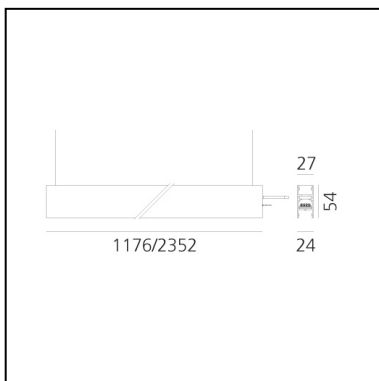

A.24 - Suspension Diffused Emission - Track - Direct Emission - 2352mm - 3000K - Brushed Silver

Carlotta de Bevilacqua

IP20    Dimmerable: 

LUMINAIRE

- Watt: **66W**
- Delivered lumens output: **5769lm**
- CCT: **3000K**
- Efficiency: **64%**
- Efficacy: **87.41lm/W**
- CRI: **80**

DIMENSIONS

- Length: **cm 235.2**
- Width: **cm 2.7**
- Recessed depth: **cm 5.4**
- Weight: **cm 2.7**

SOURCES INCLUDED

- Category: **Led**
- Number: **1**
- Watt: **66W**
- Color temperature (K): **3000K**
- CRI: **80**
- Color Tolerance: **MacAdam 2SDCM**
- Service Life: **L70 (6K) 50000h**