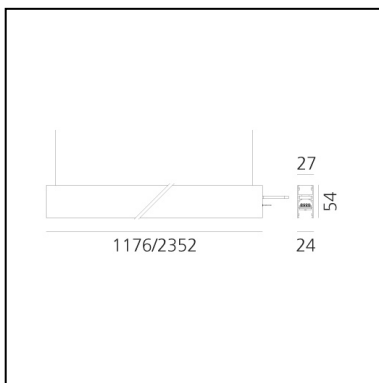

LUMINAIRE

- Watt: **66W**
- Delivered lumens output: **5769lm**
- CCT: **3000K**
- Efficiency: **64%**
- Efficacy: **87.41lm/W**
- CRI: **80**

Notes

For curved systems use only flexible opal diffusing screen. Do not mix flexible diffusing screen and opal diffusing screen.

*Uses 2 DALI addresses.

Each module, angle and curved elements are provided with mechanical and electrical joints and installation accessories.

1 suspension cable is also included.

End caps have to be ordered separately.

Opal diffusing screen has to be ordered separately.

Depending on the driver, the product can be undimmable or dimmable DALI.

DESCRIPTION

A.24 is a new comprehensive and flexible system to design light in space. A single profile, only 24 mm thick, can be installed in the recessed, ceiling or suspension mode to continuously follow the angles on a flat or three-dimensional surface. This profile hosts to a variety of performance options: diffused light, sharp optical units with three beam angles, or a smart magnetic track. This makes A.24 a flexible system, as well as an open platform to accommodate other products from the Architectural collection. The suspension version also features direct emission. The three solutions can be alternated to match the architecture and the room functions with utmost flexibility. The competence of Artemide is revealed by the quality of light, as well as by the ability of A.24 to freely move in space, with direct power connection points up to 14 metres apart.

PRODUCT CODE: AQ41201

FEATURES

- Article Code: **AQ41201**
- Colour: **White**
- Installation: **Suspension**
- Series: **Architectural Indoor**
- Environment: **Indoor**
- Emission: **Direct**
- design by: **Carlotta de Bevilacqua**

DIMENSIONS

- Length: **cm 235.2**
- Width: **cm 2.7**
- Recessed depth: **cm 5.4**
- Weight: **cm 2.7**

SOURCES INCLUDED

- Category: **Led**
- Number: **1**
- Watt: **66W**
- Color temperature (K): **3000K**
- CRI: **80**
- Color Tolerance: **MacAdam 2SDCM**
- Service Life: **L70 (6K) 50000h**