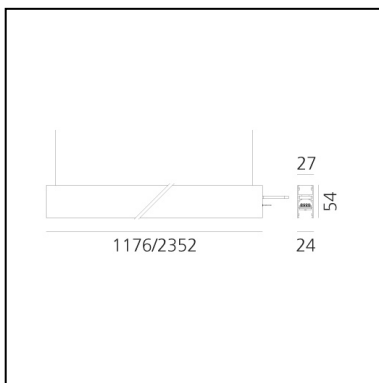

A.24 - Suspension Diffused Emission - Track - Direct Emission - 2352mm - 4000K - Brushed Bronze

Carlotta de Bevilacqua

IP20    Dimmerable: 

LUMINAIRE

- Watt: **66W**
- Delivered lumens output: **6027lm**
- CCT: **4000K**
- Efficiency: **64%**
- Efficacy: **91.32lm/W**
- CRI: **80**

DIMENSIONS

- Length: **cm 235.2**
- Width: **cm 2.7**
- Recessed depth: **cm 5.4**
- Weight: **cm 2.7**

SOURCES INCLUDED

- Category: **Led**
- Number: **1**
- Watt: **66W**
- Color temperature (K): **4000K**
- CRI: **80**
- Color Tolerance: **MacAdam 2SDCM**
- Service Life: **L70 (6K) 50000h**