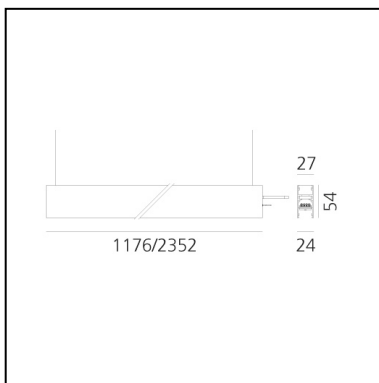

A.24 - Suspension Diffused Emission - Track - Direct Emission - 2352mm - 4000K - Brushed Copper

Carlotta de Bevilacqua

IP20    Dimmerable: 

LUMINAIRE

- Watt: **66W**
- Delivered lumens output: **6027lm**
- CCT: **4000K**
- Efficiency: **64%**
- Efficacy: **91.32lm/W**
- CRI: **80**

DIMENSIONS

- Length: **cm 235.2**
- Width: **cm 2.7**
- Recessed depth: **cm 5.4**
- Weight: **cm 2.7**

SOURCES INCLUDED

- Category: **Led**
- Number: **1**
- Watt: **66W**
- Color temperature (K): **4000K**
- CRI: **80**
- Color Tolerance: **MacAdam 2SDCM**
- Service Life: **L70 (6K) 50000h**