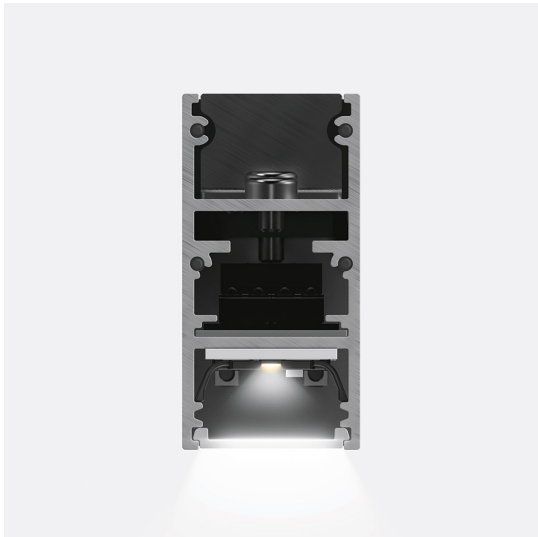

A.24 - Suspension Diffused Emission - Track - Direct Emission - 2352mm - 4000K - Brushed Silver

Carlotta de Bevilacqua

IP20    Dimmerable: 

LUMINAIRE

- Watt: **66W**
- Delivered lumens output: **6027lm**
- CCT: **4000K**
- Efficiency: **64%**
- Efficacy: **91.32lm/W**
- CRI: **80**

A.24 is a new comprehensive and flexible system to design light in space. A single profile, only 24 mm thick, can be installed in the recessed, ceiling or suspension mode to continuously follow the angles on a flat or three-dimensional surface. This profile hosts to a variety of performance options: diffused light, sharp optical units with three beam angles, or a smart magnetic track. This makes A.24 a flexible system, as well as an open platform to accommodate other products from the Architectural collection. The suspension version also features direct emission. The three solutions can be alternated to match the architecture and the room functions with utmost flexibility. The competence of Artemide is revealed by the quality of light, as well as by the ability of A.24 to freely move in space, with direct power connection points up to 14 metres apart.

DIMENSIONS

- Length: **cm 235.2**
- Width: **cm 2.7**
- Recessed depth: **cm 5.4**
- Weight: **cm 2.7**

SOURCES INCLUDED

- Category: **Led**
- Number: **1**
- Watt: **66W**
- Color temperature (K): **4000K**
- CRI: **80**
- Color Tolerance: **MacAdam 2SDCM**
- Service Life: **L70 (6K) 50000h**

NO IMAGE AVAILABLE

4pcs feed connectors (for powering multiple sections with a single power kit) AQ90500

150W Ceiling power supply kit (cable length 2,2 m) - 230VAC-48VDC - IP20 - 321x91x111H - Black - APP Compatible AQ17504APP