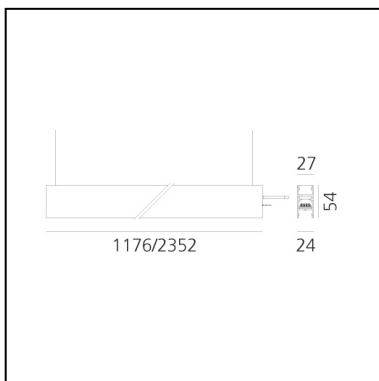

A.24 - Suspension Diffused Emission - Track - Direct Emission - 2352mm - 4000K - Brushed Silver

Carlotta de Bevilacqua

IP20    Dimmerable: 

LUMINAIRE

- Watt: **66W**
- Delivered lumens output: **6027lm**
- CCT: **4000K**
- Efficiency: **64%**
- Efficacy: **91.32lm/W**
- CRI: **80**

DIMENSIONS

- Length: **cm 235.2**
- Width: **cm 2.7**
- Recessed depth: **cm 5.4**
- Weight: **cm 2.7**

SOURCES INCLUDED

- Category: **Led**
- Number: **1**
- Watt: **66W**
- Color temperature (K): **4000K**
- CRI: **80**
- Color Tolerance: **MacAdam 2SDCM**
- Service Life: **L70 (6K) 50000h**