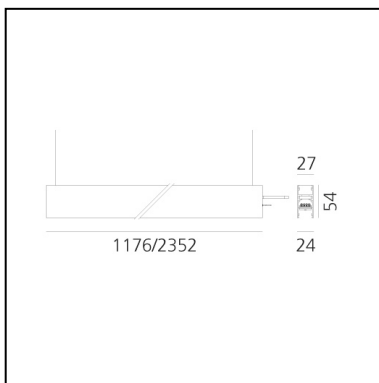

# A.24 - Suspension Diffused Emission - Track - Direct Emission - 2352mm - 4000K - White

Carlotta de Bevilacqua

IP20    Dimmerable: 

## DIMENSIONS

- Length: **cm 235.2**
- Width: **cm 2.7**
- Recessed depth: **cm 5.4**
- Weight: **cm 2.7**