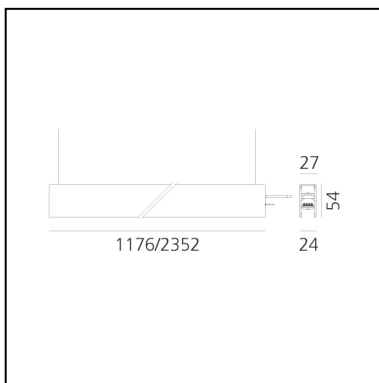

LUMINAIRE

- Watt: **49W**
- Delivered lumens output: **4343lm**
- CCT: **2700K**
- Efficiency: **65%**
- Efficacy: **88.64lm/W**
- CRI: **80**

Notes

For curved systems use only flexible opal diffusing screen. Do not mix flexible diffusing screen and opal diffusing screen.

*Uses 2 DALI addresses.

Each module, angle and curved elements are provided with mechanical and electrical joints and installation accessories.

1 suspension cable is also included.

End caps have to be ordered separately.

Opal diffusing screen has to be ordered separately.

Depending on the driver, the product can be undimmable or dimmable DALI.

DESCRIPTION

A.24 is a new comprehensive and flexible system to design light in space. A single profile, only 24 mm thick, can be installed in the recessed, ceiling or suspension mode to continuously follow the angles on a flat or three-dimensional surface. This profile hosts to a variety of performance options: diffused light, sharp optical units with three beam angles, or a smart magnetic track. This makes A.24 a flexible system, as well as an open platform to accommodate other products from the Architectural collection. The suspension version also features direct emission. The three solutions can be alternated to match the architecture and the room functions with utmost flexibility. The competence of Artemide is revealed by the quality of light, as well as by the ability of A.24 to freely move in space, with direct power connection points up to 14 metres apart.

PRODUCT CODE: AQ46404

FEATURES

- Article Code: **AQ46404**
- Colour: **Black**
- Installation: **Suspension**
- Series: **Architectural Indoor**
- Environment: **Indoor**
- Emission: **Direct**
- design by: **Carlotta de Bevilacqua**

DIMENSIONS

- Length: **cm 117.6**
- Width: **cm 2.7**
- Recessed depth: **cm 5.4**
- Weight: **cm 1.7**

SOURCES INCLUDED

- Category: **Led**
- Number: **1**
- Watt: **33W**
- Color temperature (K): **2700K**
- Color Tolerance: **MacAdam 2SDCM**
- Service Life: **L70 (6K) 50000h**