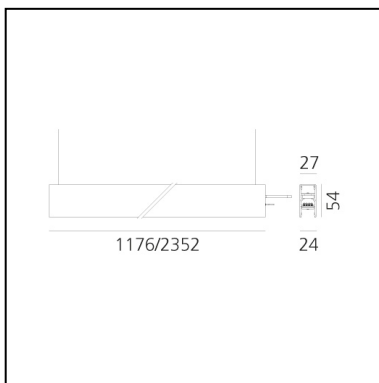

A.24 - Suspension Diffused Emission - Track - Direct + Indirect Emission - 1176mm - 2700K - Brushed Bronze

Carlotta de Bevilacqua

IP20    Dimmerable: 

LUMINAIRE

- Watt: **49W**
- Delivered lumens output: **4343lm**
- CCT: **2700K**
- Efficiency: **65%**
- Efficacy: **88.64lm/W**
- CRI: **80**

DIMENSIONS

- Length: **cm 117.6**
- Width: **cm 2.7**
- Recessed depth: **cm 5.4**
- Weight: **cm 1.7**

SOURCES INCLUDED

- Category: **Led**
- Number: **1**
- Watt: **33W**
- Color temperature (K): **2700K**
- Color Tolerance: **MacAdam 2SDCM**
- Service Life: **L70 (6K) 50000h**