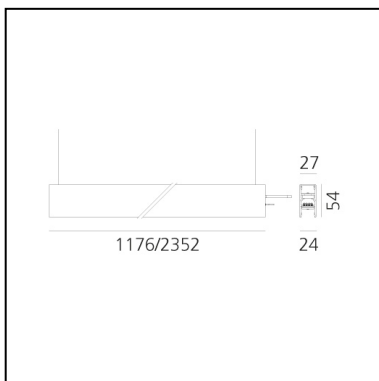

A.24 - Suspension Diffused Emission - Track - Direct + Indirect Emission - 1176mm - 2700K - Brushed Copper

Carlotta de Bevilacqua

IP20    Dimmerable: 

LUMINAIRE

- Watt: **49W**
- Delivered lumens output: **4343lm**
- CCT: **2700K**
- Efficiency: **65%**
- Efficacy: **88.64lm/W**
- CRI: **80**

DIMENSIONS

- Length: **cm 117.6**
- Width: **cm 2.7**
- Recessed depth: **cm 5.4**
- Weight: **cm 1.7**

SOURCES INCLUDED

- Category: **Led**
- Number: **1**
- Watt: **33W**
- Color temperature (K): **2700K**
- Color Tolerance: **MacAdam 2SDCM**
- Service Life: **L70 (6K) 50000h**