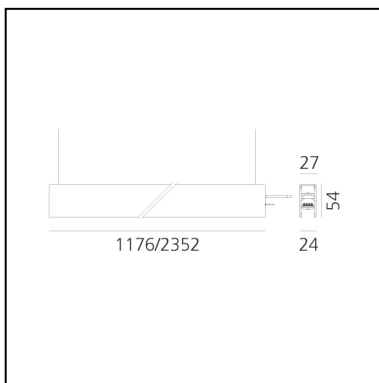

A.24 - Suspension Diffused Emission - Track - Direct + Indirect Emission - 1176mm - 2700K - Brushed Silver

Carlotta de Bevilacqua

IP20    Dimmerable: 

LUMINAIRE

- Watt: **49W**
- Delivered lumens output: **4343lm**
- CCT: **2700K**
- Efficiency: **65%**
- Efficacy: **88.64lm/W**
- CRI: **80**

DIMENSIONS

- Length: **cm 117.6**
- Width: **cm 2.7**
- Recessed depth: **cm 5.4**
- Weight: **cm 1.7**

SOURCES INCLUDED

- Category: **Led**
- Number: **1**
- Watt: **33W**
- Color temperature (K): **2700K**
- Color Tolerance: **MacAdam 2SDCM**
- Service Life: **L70 (6K) 50000h**