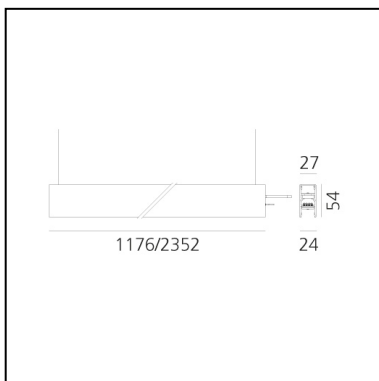

# A.24 - Suspension Diffused Emission - Track - Direct + Indirect Emission - 1176mm - 2700K - White

Carlotta de Bevilacqua

IP20    Dimmerable: 

## DIMENSIONS

- Length: **cm 117.6**
- Width: **cm 2.7**
- Recessed depth: **cm 5.4**
- Weight: **cm 1.7**