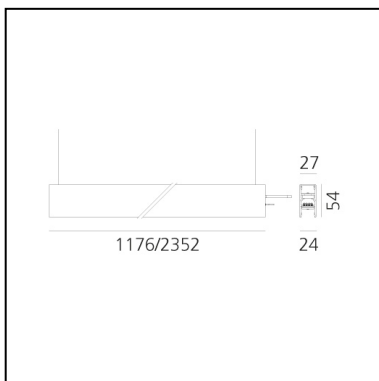

LUMINAIRE

- Watt: **49W**
- Delivered lumens output: **4409lm**
- CCT: **3000K**
- Efficiency: **65%**
- Efficacy: **89.98lm/W**
- CRI: **80**

Notes

For curved systems use only flexible opal diffusing screen. Do not mix flexible diffusing screen and opal diffusing screen.

*Uses 2 DALI addresses.

Each module, angle and curved elements are provided with mechanical and electrical joints and installation accessories.

1 suspension cable is also included.

End caps have to be ordered separately.

Opal diffusing screen has to be ordered separately.

Depending on the driver, the product can be undimmable or dimmable DALI.

DESCRIPTION

A.24 is a new comprehensive and flexible system to design light in space. A single profile, only 24 mm thick, can be installed in the recessed, ceiling or suspension mode to continuously follow the angles on a flat or three-dimensional surface. This profile hosts to a variety of performance options: diffused light, sharp optical units with three beam angles, or a smart magnetic track. This makes A.24 a flexible system, as well as an open platform to accommodate other products from the Architectural collection. The suspension version also features direct emission. The three solutions can be alternated to match the architecture and the room functions with utmost flexibility. The competence of Artemide is revealed by the quality of light, as well as by the ability of A.24 to freely move in space, with direct power connection points up to 14 metres apart.

PRODUCT CODE: AQ46004

FEATURES

- Article Code: **AQ46004**
- Colour: **Black**
- Installation: **Suspension**
- Series: **Architectural Indoor**
- Environment: **Indoor**
- Emission: **Direct**
- design by: **Carlotta de Bevilacqua**

DIMENSIONS

- Length: **cm 117.6**
- Width: **cm 2.7**
- Recessed depth: **cm 5.4**
- Weight: **cm 1.7**

SOURCES INCLUDED

- Category: **Led**
- Number: **1**
- Watt: **16W**
- Color temperature (K): **3000K**
- CRI: **80**
- Color Tolerance: **MacAdam 2SDCM**
- Service Life: **L70 (6K) 50000h**