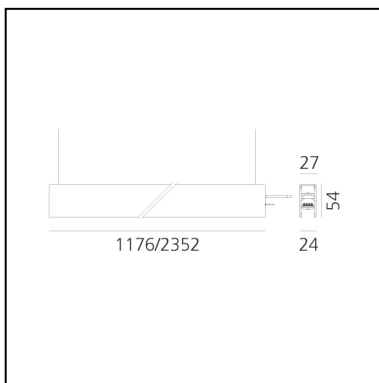

A.24 - Suspension Diffused Emission - Track - Direct + Indirect Emission - 1176mm - 3000K - Brushed Bronze

Carlotta de Bevilacqua

IP20    Dimmerable: 

LUMINAIRE

- Watt: **49W**
- Delivered lumens output: **4409lm**
- CCT: **3000K**
- Efficiency: **65%**
- Efficacy: **89.98lm/W**
- CRI: **80**

DIMENSIONS

- Length: **cm 117.6**
- Width: **cm 2.7**
- Recessed depth: **cm 5.4**
- Weight: **cm 1.7**

SOURCES INCLUDED

- Category: **Led**
- Number: **1**
- Watt: **16W**
- Color temperature (K): **3000K**
- CRI: **80**
- Color Tolerance: **MacAdam 2SDCM**
- Service Life: **L70 (6K) 50000h**