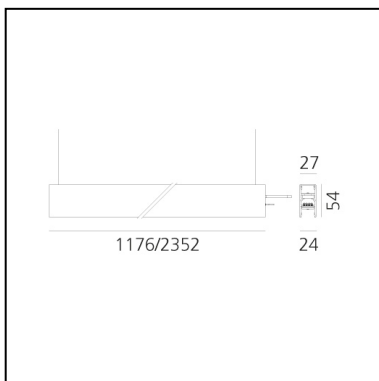

# A.24 - Suspension Diffused Emission - Track - Direct + Indirect Emission - 1176mm - 3000K - Brushed Copper

Carlotta de Bevilacqua

IP20    Dimmerable: 

## DIMENSIONS

- Length: **cm 117.6**
- Width: **cm 2.7**
- Recessed depth: **cm 5.4**
- Weight: **cm 1.7**