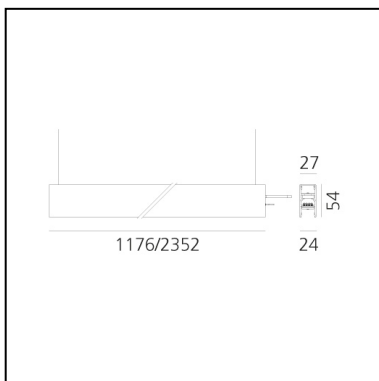

A.24 - Suspension Diffused Emission - Track - Direct + Indirect Emission - 1176mm - 3000K - White

Carlotta de Bevilacqua

IP20    Dimmerable: 

LUMINAIRE

- Watt: **49W**
- Delivered lumens output: **4409lm**
- CCT: **3000K**
- Efficiency: **65%**
- Efficacy: **89.98lm/W**
- CRI: **80**

DIMENSIONS

- Length: **cm 117.6**
- Width: **cm 2.7**
- Recessed depth: **cm 5.4**
- Weight: **cm 1.7**

SOURCES INCLUDED

- Category: **Led**
- Number: **1**
- Watt: **16W**
- Color temperature (K): **3000K**
- CRI: **80**
- Color Tolerance: **MacAdam 2SDCM**
- Service Life: **L70 (6K) 50000h**