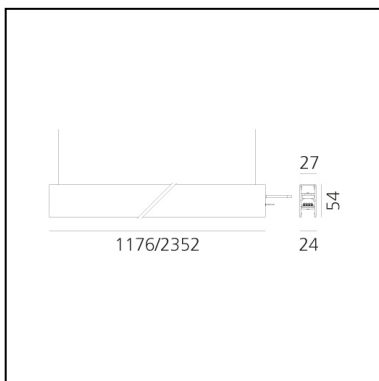

A.24 - Suspension Diffused Emission - Track - Direct + Indirect Emission - 1176mm - 4000K - Black

Carlotta de Bevilacqua

IP20    Dimmerable: 

LUMINAIRE

- Watt: **49W**
- Delivered lumens output: **4606lm**
- CCT: **4000K**
- Efficiency: **65%**
- Efficacy: **94.01lm/W**
- CRI: **80**

DIMENSIONS

- Length: **cm 117.6**
- Width: **cm 2.7**
- Recessed depth: **cm 5.4**
- Weight: **cm 1.7**

SOURCES INCLUDED

- Category: **Led**
- Number: **1**
- Watt: **16W**
- Color temperature (K): **4000K**
- CRI: **80**
- Color Tolerance: **MacAdam 2SDCM**
- Service Life: **L70 (6K) 50000h**