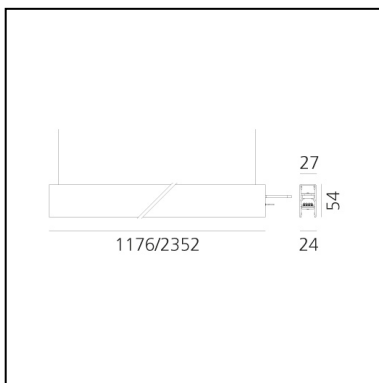

A.24 - Suspension Diffused Emission - Track - Direct + Indirect Emission - 1176mm - 4000K - Brushed Bronze

Carlotta de Bevilacqua

IP20    Dimmerable: 

LUMINAIRE

- Watt: **49W**
- Delivered lumens output: **4606lm**
- CCT: **4000K**
- Efficiency: **65%**
- Efficacy: **94.01lm/W**
- CRI: **80**

DIMENSIONS

- Length: **cm 117.6**
- Width: **cm 2.7**
- Recessed depth: **cm 5.4**
- Weight: **cm 1.7**

SOURCES INCLUDED

- Category: **Led**
- Number: **1**
- Watt: **16W**
- Color temperature (K): **4000K**
- CRI: **80**
- Color Tolerance: **MacAdam 2SDCM**
- Service Life: **L70 (6K) 50000h**