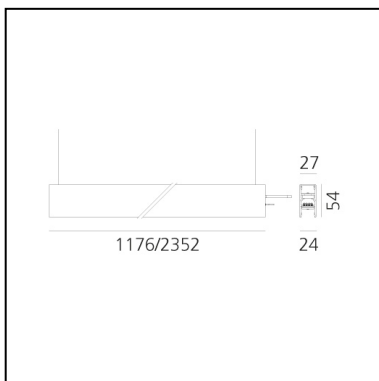

# A.24 - Suspension Diffused Emission - Track - Direct + Indirect Emission - 1176mm - 4000K - Brushed Copper

Carlotta de Bevilacqua

IP20    Dimmerable: 

## DIMENSIONS

- Length: **cm 117.6**
- Width: **cm 2.7**
- Recessed depth: **cm 5.4**
- Weight: **cm 1.7**