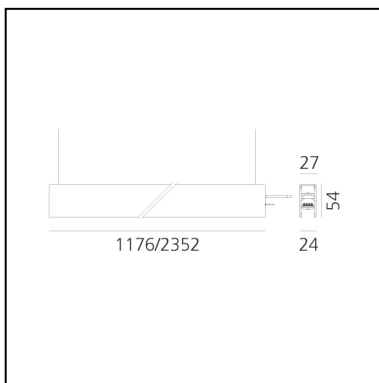

A.24 - Suspension Diffused Emission - Track - Direct + Indirect Emission - 1176mm - 4000K - White

Carlotta de Bevilacqua

IP20    Dimmerable: 

LUMINAIRE

- Watt: **49W**
- Delivered lumens output: **4606lm**
- CCT: **4000K**
- Efficiency: **65%**
- Efficacy: **94.01lm/W**
- CRI: **80**

DIMENSIONS

- Length: **cm 117.6**
- Width: **cm 2.7**
- Recessed depth: **cm 5.4**
- Weight: **cm 1.7**

SOURCES INCLUDED

- Category: **Led**
- Number: **1**
- Watt: **16W**
- Color temperature (K): **4000K**
- CRI: **80**
- Color Tolerance: **MacAdam 2SDCM**
- Service Life: **L70 (6K) 50000h**