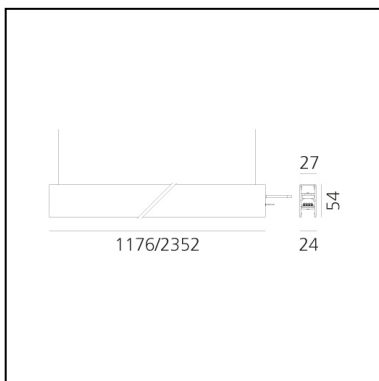

# A.24 - Suspension Diffused Emission - Track - Direct + Indirect Emission - 2352mm - 2700K - Black

Carlotta de Bevilacqua

IP20    Dimmerable: 

## DIMENSIONS

- Length: **cm 235.2**
- Width: **cm 2.7**
- Recessed depth: **cm 5.4**
- Weight: **cm 2.7**