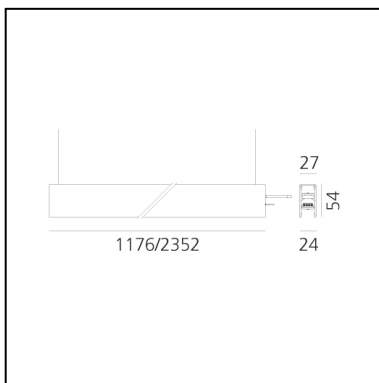

A.24 - Suspension Diffused Emission - Track - Direct + Indirect Emission - 2352mm - 2700K - Brushed Bronze

Carlotta de Bevilacqua

IP20    Dimmerable: 

LUMINAIRE

- Watt: **98W**
- Delivered lumens output: **8686lm**
- CCT: **2700K**
- Efficiency: **65%**
- Efficacy: **88.64lm/W**
- CRI: **80**

DIMENSIONS

- Length: **cm 235.2**
- Width: **cm 2.7**
- Recessed depth: **cm 5.4**
- Weight: **cm 2.7**

SOURCES INCLUDED

- Category: **Led**
- Number: **1**
- Watt: **66W**
- Color temperature (K): **2700K**
- Color Tolerance: **MacAdam 2SDCM**
- Service Life: **L70 (6K) 50000h**