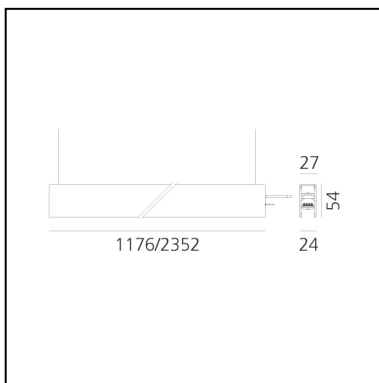

LUMINAIRE

- Watt: **98W**
- Delivered lumens output: **8686lm**
- CCT: **2700K**
- Efficiency: **65%**
- Efficacy: **88.64lm/W**
- CRI: **80**

Notes

For curved systems use only flexible opal diffusing screen. Do not mix flexible diffusing screen and opal diffusing screen.

*Uses 3 DALI addresses.

Each module, angle and curved elements are provided with mechanical and electrical joints and installation accessories.

1 suspension cable is also included.

End caps have to be ordered separately.

Opal diffusing screen has to be ordered separately.

Depending on the driver, the product can be undimmable or dimmable DALI.

DESCRIPTION

A.24 is a new comprehensive and flexible system to design light in space. A single profile, only 24 mm thick, can be installed in the recessed, ceiling or suspension mode to continuously follow the angles on a flat or three-dimensional surface. This profile hosts to a variety of performance options: diffused light, sharp optical units with three beam angles, or a smart magnetic track. This makes A.24 a flexible system, as well as an open platform to accommodate other products from the Architectural collection. The suspension version also features direct emission. The three solutions can be alternated to match the architecture and the room functions with utmost flexibility. The competence of Artemide is revealed by the quality of light, as well as by the ability of A.24 to freely move in space, with direct power connection points up to 14 metres apart.

PRODUCT CODE: AQ46515

FEATURES

- Article Code: **AQ46515**
- Colour: **Brushed Silver**
- Installation: **Suspension**
- Series: **Architectural Indoor**
- Environment: **Indoor**
- Emission: **Direct**
- design by: **Carlotta de Bevilacqua**

DIMENSIONS

- Length: **cm 235.2**
- Width: **cm 2.7**
- Recessed depth: **cm 5.4**
- Weight: **cm 2.7**

SOURCES INCLUDED

- Category: **Led**
- Number: **1**
- Watt: **66W**
- Color temperature (K): **2700K**
- Color Tolerance: **MacAdam 2SDCM**
- Service Life: **L70 (6K) 50000h**