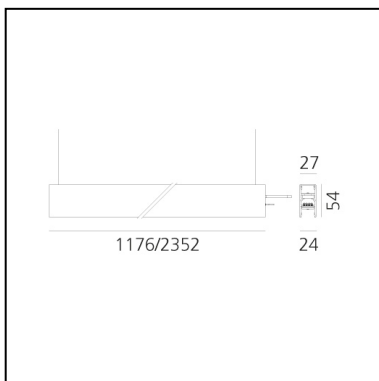

# A.24 - Suspension Diffused Emission - Track - Direct + Indirect Emission - 2352mm - 2700K - White

Carlotta de Bevilacqua

IP20    Dimmerable: 

## DIMENSIONS

- Length: **cm 235.2**
- Width: **cm 2.7**
- Recessed depth: **cm 5.4**
- Weight: **cm 2.7**