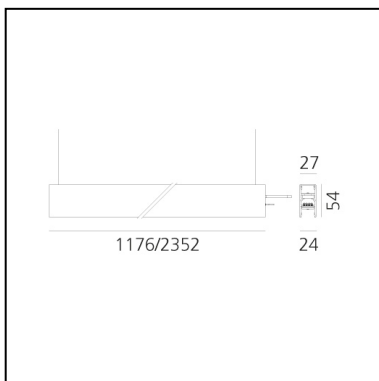

A.24 - Suspension Diffused Emission - Track - Direct + Indirect Emission - 2352mm - 3000K - Black

Carlotta de Bevilacqua

IP20    Dimmerable: 

LUMINAIRE

- Watt: **98W**
- Delivered lumens output: **8818lm**
- CCT: **3000K**
- Efficiency: **65%**
- Efficacy: **89.98lm/W**
- CRI: **80**

DIMENSIONS

- Length: **cm 235.2**
- Width: **cm 2.7**
- Recessed depth: **cm 5.4**
- Weight: **cm 2.7**

SOURCES INCLUDED

- Category: **Led**
- Number: **1**
- Watt: **32W**
- Color temperature (K): **3000K**
- CRI: **80**
- Color Tolerance: **MacAdam 2SDCM**
- Service Life: **L70 (6K) 50000h**