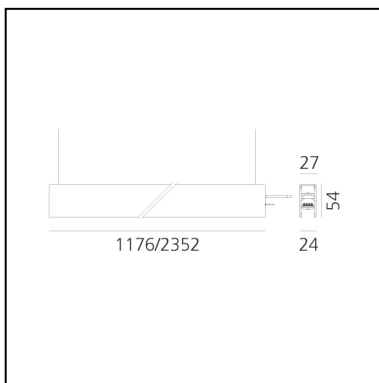

A.24 - Suspension Diffused Emission - Track - Direct + Indirect Emission - 2352mm - 3000K - Brushed Bronze

Carlotta de Bevilacqua

IP20    Dimmerable: 

LUMINAIRE

- Watt: **98W**
- Delivered lumens output: **8818lm**
- CCT: **3000K**
- Efficiency: **65%**
- Efficacy: **89.98lm/W**
- CRI: **80**

DIMENSIONS

- Length: **cm 235.2**
- Width: **cm 2.7**
- Recessed depth: **cm 5.4**
- Weight: **cm 2.7**

SOURCES INCLUDED

- Category: **Led**
- Number: **1**
- Watt: **32W**
- Color temperature (K): **3000K**
- CRI: **80**
- Color Tolerance: **MacAdam 2SDCM**
- Service Life: **L70 (6K) 50000h**