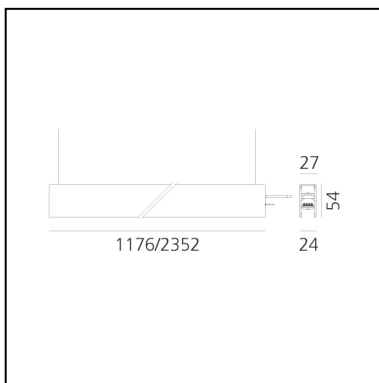

A.24 - Suspension Diffused Emission - Track - Direct + Indirect Emission - 2352mm - 3000K - Brushed Copper

Carlotta de Bevilacqua

IP20    Dimmerable: 

LUMINAIRE

- Watt: **98W**
- Delivered lumens output: **8818lm**
- CCT: **3000K**
- Efficiency: **65%**
- Efficacy: **89.98lm/W**
- CRI: **80**

DIMENSIONS

- Length: **cm 235.2**
- Width: **cm 2.7**
- Recessed depth: **cm 5.4**
- Weight: **cm 2.7**

SOURCES INCLUDED

- Category: **Led**
- Number: **1**
- Watt: **32W**
- Color temperature (K): **3000K**
- CRI: **80**
- Color Tolerance: **MacAdam 2SDCM**
- Service Life: **L70 (6K) 50000h**