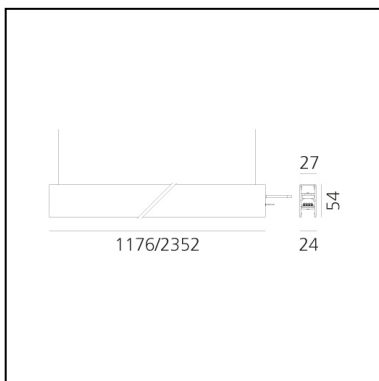

A.24 - Suspension Diffused Emission - Track - Direct + Indirect Emission - 2352mm - 3000K - Brushed Silver

Carlotta de Bevilacqua

IP20    Dimmerable: 

LUMINAIRE

- Watt: **98W**
- Delivered lumens output: **8818lm**
- CCT: **3000K**
- Efficiency: **65%**
- Efficacy: **89.98lm/W**
- CRI: **80**

DIMENSIONS

- Length: **cm 235.2**
- Width: **cm 2.7**
- Recessed depth: **cm 5.4**
- Weight: **cm 2.7**

SOURCES INCLUDED

- Category: **Led**
- Number: **1**
- Watt: **32W**
- Color temperature (K): **3000K**
- CRI: **80**
- Color Tolerance: **MacAdam 2SDCM**
- Service Life: **L70 (6K) 50000h**