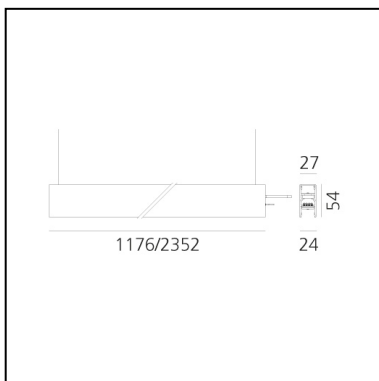

## LUMINAIRE

- Watt: **98W**
- Delivered lumens output: **8818lm**
- CCT: **3000K**
- Efficiency: **65%**
- Efficacy: **89.98lm/W**
- CRI: **80**

## DIMENSIONS

- Length: **cm 235.2**
- Width: **cm 2.7**
- Recessed depth: **cm 5.4**
- Weight: **cm 2.7**