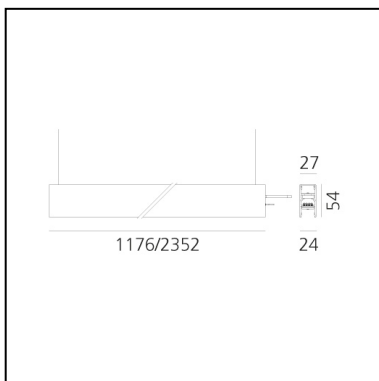

A.24 - Suspension Diffused Emission - Track - Direct + Indirect Emission - 2352mm - 4000K - Black

Carlotta de Bevilacqua

IP20    Dimmerable: 

LUMINAIRE

- Watt: **98W**
- Delivered lumens output: **9213lm**
- CCT: **4000K**
- Efficiency: **65%**
- Efficacy: **94.01lm/W**
- CRI: **80**

DIMENSIONS

- Length: **cm 235.2**
- Width: **cm 2.7**
- Recessed depth: **cm 5.4**
- Weight: **cm 2.7**

SOURCES INCLUDED

- Category: **Led**
- Number: **1**
- Watt: **54W**
- Color temperature (K): **4000K**
- CRI: **80**
- Color Tolerance: **MacAdam 2SDCM**
- Service Life: **L70 (6K) 50000h**