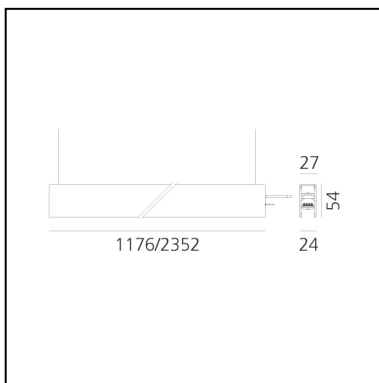

A.24 - Suspension Diffused Emission - Track - Direct + Indirect Emission - 2352mm - 4000K - Brushed Bronze

Carlotta de Bevilacqua

IP20    Dimmerable: 

LUMINAIRE

- Watt: **98W**
- Delivered lumens output: **9213lm**
- CCT: **4000K**
- Efficiency: **65%**
- Efficacy: **94.01lm/W**
- CRI: **80**

DIMENSIONS

- Length: **cm 235.2**
- Width: **cm 2.7**
- Recessed depth: **cm 5.4**
- Weight: **cm 2.7**

SOURCES INCLUDED

- Category: **Led**
- Number: **1**
- Watt: **54W**
- Color temperature (K): **4000K**
- CRI: **80**
- Color Tolerance: **MacAdam 2SDCM**
- Service Life: **L70 (6K) 50000h**