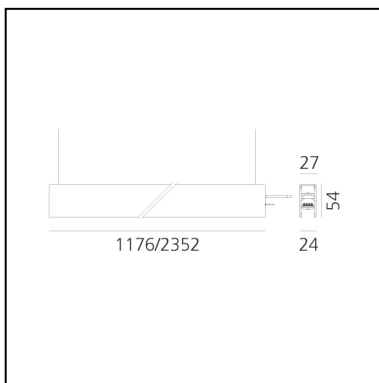

A.24 - Suspension Diffused Emission - Track - Direct + Indirect Emission - 2352mm - 4000K - Brushed Copper

Carlotta de Bevilacqua

IP20    Dimmerable: 

LUMINAIRE

- Watt: **98W**
- Delivered lumens output: **9213lm**
- CCT: **4000K**
- Efficiency: **65%**
- Efficacy: **94.01lm/W**
- CRI: **80**

DIMENSIONS

- Length: **cm 235.2**
- Width: **cm 2.7**
- Recessed depth: **cm 5.4**
- Weight: **cm 2.7**

SOURCES INCLUDED

- Category: **Led**
- Number: **1**
- Watt: **54W**
- Color temperature (K): **4000K**
- CRI: **80**
- Color Tolerance: **MacAdam 2SDCM**
- Service Life: **L70 (6K) 50000h**