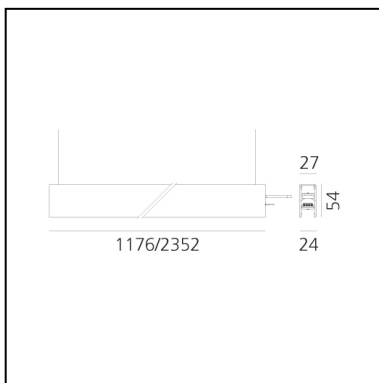

A.24 - Suspension Diffused Emission - Track - Direct + Indirect Emission - 2352mm - 4000K - Brushed Silver

Carlotta de Bevilacqua

IP20    Dimmerable: 

LUMINAIRE

- Watt: **98W**
- Delivered lumens output: **9213lm**
- CCT: **4000K**
- Efficiency: **65%**
- Efficacy: **94.01lm/W**
- CRI: **80**

DIMENSIONS

- Length: **cm 235.2**
- Width: **cm 2.7**
- Recessed depth: **cm 5.4**
- Weight: **cm 2.7**

SOURCES INCLUDED

- Category: **Led**
- Number: **1**
- Watt: **54W**
- Color temperature (K): **4000K**
- CRI: **80**
- Color Tolerance: **MacAdam 2SDCM**
- Service Life: **L70 (6K) 50000h**