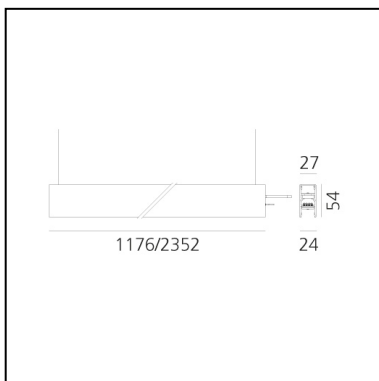

LUMINAIRE

- Watt: **98W**
- Delivered lumens output: **9213lm**
- CCT: **4000K**
- Efficiency: **65%**
- Efficacy: **94.01lm/W**
- CRI: **80**

Notes

For curved systems use only flexible opal diffusing screen. Do not mix flexible diffusing screen and opal diffusing screen.

*Uses 3 DALI addresses.

Each module, angle and curved elements are provided with mechanical and electrical joints and installation accessories.

1 suspension cable is also included.

End caps have to be ordered separately.

Opal diffusing screen has to be ordered separately.

Depending on the driver, the product can be undimmable or dimmable DALI.

DESCRIPTION

A.24 is a new comprehensive and flexible system to design light in space. A single profile, only 24 mm thick, can be installed in the recessed, ceiling or suspension mode to continuously follow the angles on a flat or three-dimensional surface. This profile hosts to a variety of performance options: diffused light, sharp optical units with three beam angles, or a smart magnetic track. This makes A.24 a flexible system, as well as an open platform to accommodate other products from the Architectural collection. The suspension version also features direct emission. The three solutions can be alternated to match the architecture and the room functions with utmost flexibility. The competence of Artemide is revealed by the quality of light, as well as by the ability of A.24 to freely move in space, with direct power connection points up to 14 metres apart.

PRODUCT CODE: AQ46301

FEATURES

- Article Code: **AQ46301**
- Colour: **White**
- Installation: **Suspension**
- Series: **Architectural Indoor**
- Environment: **Indoor**
- Emission: **Direct**
- design by: **Carlotta de Bevilacqua**

DIMENSIONS

- Length: **cm 235.2**
- Width: **cm 2.7**
- Recessed depth: **cm 5.4**
- Weight: **cm 2.7**

SOURCES INCLUDED

- Category: **Led**
- Number: **1**
- Watt: **54W**
- Color temperature (K): **4000K**
- CRI: **80**
- Color Tolerance: **MacAdam 2SDCM**
- Service Life: **L70 (6K) 50000h**