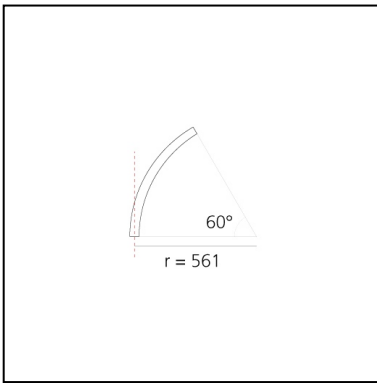

# A.24 - Suspension Magnetic Track - Curved Joining Elements (not magnetic) - 561mm - 60° - Brushed Bronze

Carlotta de Bevilacqua

IP20   