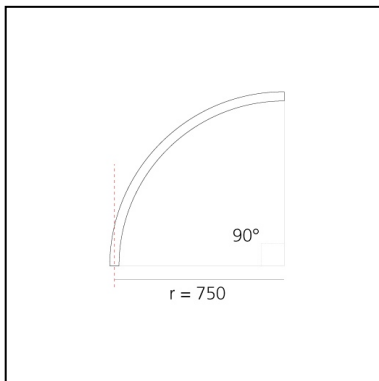

A.24 - Suspension Magnetic Track - Curved Joining Elements (not magnetic) - 750mm - 90° - Black

Carlotta de Bevilacqua

IP20   

Notes

Each linear, angle and curved elements are provided with mechanical and electrical joints and installation accessories. End caps have to be ordered separately. 1 suspension cable is also included. Depending on the driver, the product can be undimmable or dimmable DALI.