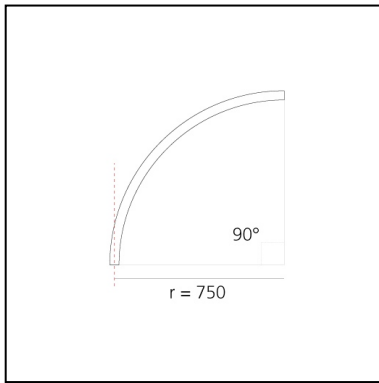

# A.24 - Suspension Magnetic Track - Curved Joining Elements (not magnetic) - 750mm - 90° - Brushed Bronze

Carlotta de Bevilacqua

IP20   