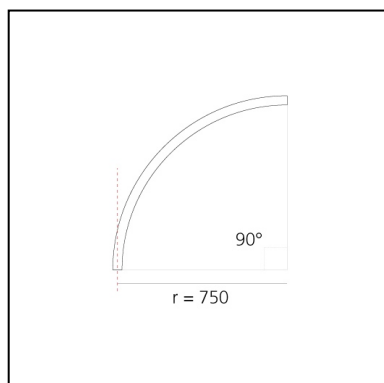

# A.24 - Suspension Magnetic Track - Curved Joining Elements (not magnetic) - 750mm - 90° - Brushed Silver

Carlotta de Bevilacqua

IP20   