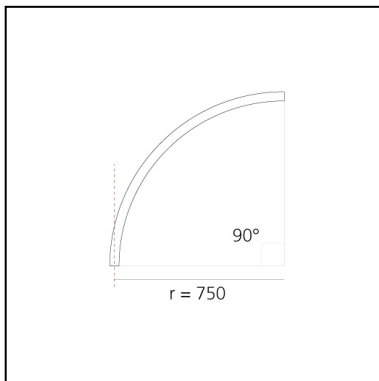

# A.24 - Suspension Magnetic Track - Curved Joining Elements (not magnetic) - 750mm - 90° - White

Carlotta de Bevilacqua

IP20   