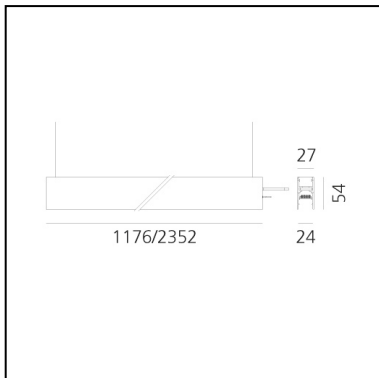

# A.24 - Suspension Magnetic Track - Track - 1176mm - Brushed Silver

Carlotta de Bevilacqua

IP20   

## DIMENSIONS

- Length: **cm 117.6**
- Width: **cm 2.7**
- Height: **cm 5.4**
- Weight: **cm 1.7**

**Accessories**

240W Ceiling power supply kit (cable length 2,2 m) - 230VAC-48VDC - IP20 - 321x91x111H - Black - APP Compatible AQ16104APP