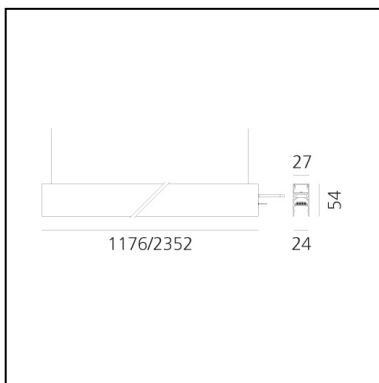

LUMINAIRE

- Watt: **16W**
- Delivered lumens output: **1525lm**
- CCT: **3000K**
- Efficiency: **67%**
- Efficacy: **95.28lm/W**
- CRI: **80**
- Dimmable Typology: **Dali**

Notes

Each linear, angle and curved elements are provided with mechanical and electrical joints and installation accessories. End caps have to be ordered separately. 1 suspension cable is also included. Depending on the driver, the product can be undimmable or dimmable DALI.

DESCRIPTION

A.24 is a new comprehensive and flexible system to design light in space. A single profile, only 24 mm thick, can be installed in the recessed, ceiling or suspension mode to continuously follow the angles on a flat or three-dimensional surface. This profile hosts to a variety of performance options: diffused light, sharp optical units with three beam angles, or a smart magnetic track. This makes A.24 a flexible system, as well as an open platform to accommodate other products from the Architectural collection. The suspension version also features direct emission. The three solutions can be alternated to match the architecture and the room functions with utmost flexibility. The competence of Artemide is revealed by the quality of light, as well as by the ability of A.24 to freely move in space, with direct power connection points up to 14 metres apart.

PRODUCT CODE: AQ40220

FEATURES

- Article Code: **AQ40220**
- Colour: **Brushed Bronze**
- Installation: **Suspension**
- Series: **Architectural Indoor**
- Environment: **Indoor**
- design by: **Carlotta de Bevilacqua**

DIMENSIONS

- Length: **cm 117.6**
- Width: **cm 2.7**
- Height: **cm 5.4**
- Weight: **cm 1.7**

SOURCES INCLUDED

- Category: **Led**
- Number: **1**
- Watt: **16W**
- Color temperature (K): **3000K**
- CRI: **80**