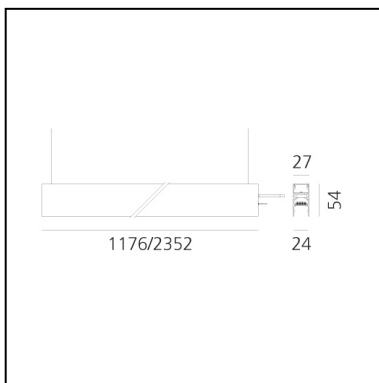

A.24 - Suspension Magnetic Track - Track + Indirect Emission - 2352mm - 3000K - Black

Carlotta de Bevilacqua

IP20    Dimmerable: 

LUMINAIRE

- Watt: **33W**
- Delivered lumens output: **3049lm**
- CCT: **3000K**
- Efficiency: **67%**
- Efficacy: **92.40lm/W**
- CRI: **80**
- Dimmable Typology: **Dali**

DIMENSIONS

- Length: **cm 235.2**
- Width: **cm 2.7**
- Height: **cm 5.4**
- Weight: **cm 2.7**

SOURCES INCLUDED

- Category: **Led**
- Number: **1**
- Watt: **33W**
- Color temperature (K): **3000K**
- CRI: **80**

Power cable, 2x0.75 + 2x0.35, mm2 (to realized customized power cable) - 10m - Black AQ90800

240W Recessed power supply kit (cable length 2,2 m) - 230VAC-48VDC - IP20 - 396x195x112H - Black - DALI AQ15404