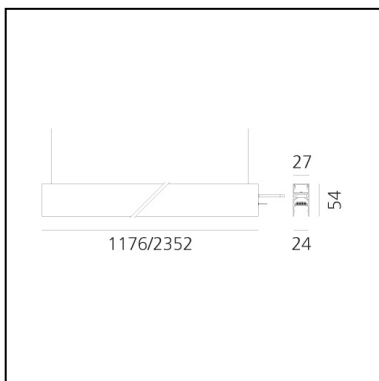

A.24 - Suspension Magnetic Track - Track + Indirect Emission - 2352mm - 3000K - Brushed Silver

Carlotta de Bevilacqua

IP20    Dimmerable: 

LUMINAIRE

- Watt: **33W**
- Delivered lumens output: **3049lm**
- CCT: **3000K**
- Efficiency: **67%**
- Efficacy: **92.40lm/W**
- CRI: **80**
- Dimmable Typology: **Dali**

DIMENSIONS

- Length: **cm 235.2**
- Width: **cm 2.7**
- Height: **cm 5.4**
- Weight: **cm 2.7**

SOURCES INCLUDED

- Category: **Led**
- Number: **1**
- Watt: **33W**
- Color temperature (K): **3000K**
- CRI: **80**

NO IMAGE AVAILABLE

Power cable, 2x0.75 + 2x0.35, mm2 (to realized customized power cable) - 10m - Black AQ90800

240W Recessed power supply kit (cable length 2,2 m) - 230VAC-48VDC - IP20 - 396x195x112H - Black - DALI AQ15404