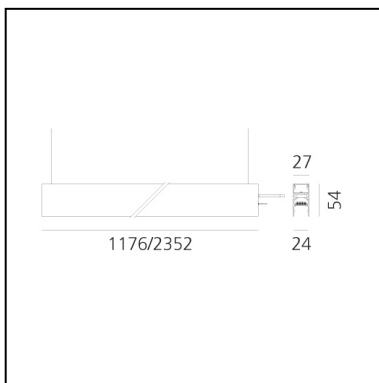

## LUMINAIRE

- Watt: **33W**
- Delivered lumens output: **3186lm**
- CCT: **4000K**
- Efficiency: **67%**
- Efficacy: **96.53lm/W**
- CRI: **80**
- Dimmable Typology: **Dali**

## DIMENSIONS

- Length: **cm 235.2**
- Width: **cm 2.7**
- Height: **cm 5.4**
- Weight: **cm 2.7**