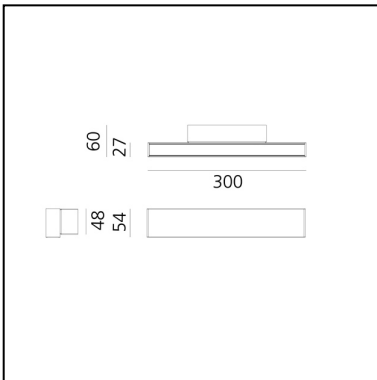

A.24 - Wall - 30 - 2700K - Black

Carlotta de Bevilacqua

Dimmable:  +  -

DESCRIPTION

A.24 wall is a functional and highly efficient solution. The aluminum profile, only 24 mm thick, accommodates a diffused optics for both direct and indirect emission. The minimal structure does not protrude from the wall and, with three different powers and dimensions, A.24 wall responds to the needs of professional or residential applications.

CARACTÉRISTIQUES

- Code Produit : **BK01004**
- Couleur: **Black**
- Installation: **Applique**
- Séries: **Architectural Indoor**
- dessiné par: **Carlotta de Bevilacqua**

DIMENSIONS

- Longueur : **300 mm**
- Largeur: **60 mm**
- Hauteur: **54 mm**

LUMINAIRE

- Watt: **15W**
- Flux Lumineux (lm): **1091lm**
- CCT: **2700K**
- Efficiency: **47%**
- Efficacy: **72.75lm/W**
- CRI: **90**
- Dimmable Typology: **Push/DALI**